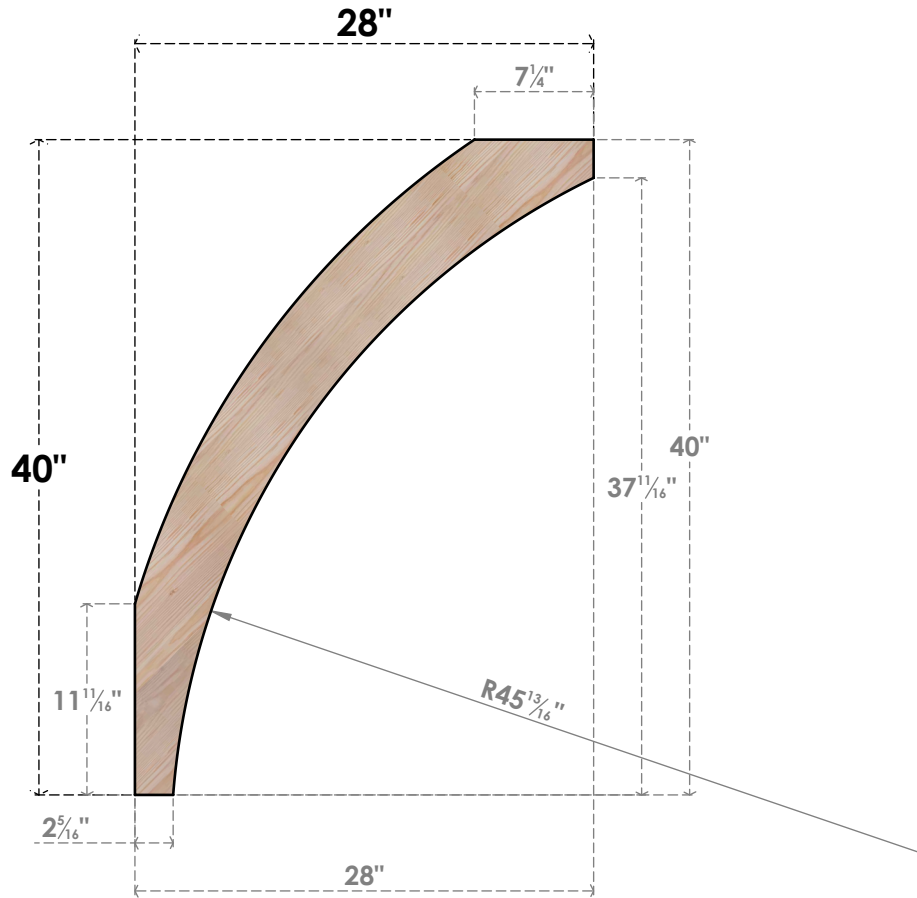

BRC06X28X40THR00SDF

5 1/2"W X 28"D X 40"H THORTON SMOOTH BRACE, DOUGLAS FIR

SIDE

FRONT

EKENA MILLWORK
 2300 WEST MAIN ST.
 CLARKSVILLE, TX 75426
 TOLL FREE: 866-607-0453
 WWW.EKENAMILLWORK.COM

NOTES

1. INSTALLATION TO BE COMPLETED IN ACCORDANCE WITH MANUFACTURER'S SPECIFICATIONS.
2. DRAWING MAY NOT BE TO SCALE
3. THIS DRAWING IS INTENDED FOR DESIGN AND PLANNING PURPOSES ONLY.
4. ALL INFORMATION CONTAINED HEREIN WAS CURRENT AT THE TIME OF DEVELOPMENT BUT MUST BE REVIEWED AND APPROVED BY THE PRODUCT MANUFACTURER TO BE CONSIDERED ACCURATE.
5. PRODUCTS ARE NOT KILN DRIED. THIS ITEM IS UNIQUE AND WILL CONTAIN THE NATURAL VARIATIONS THAT THE WOOD SPECIES OFFERS. THIS MAY RESULT IN VARIATIONS UP TO 1/4"